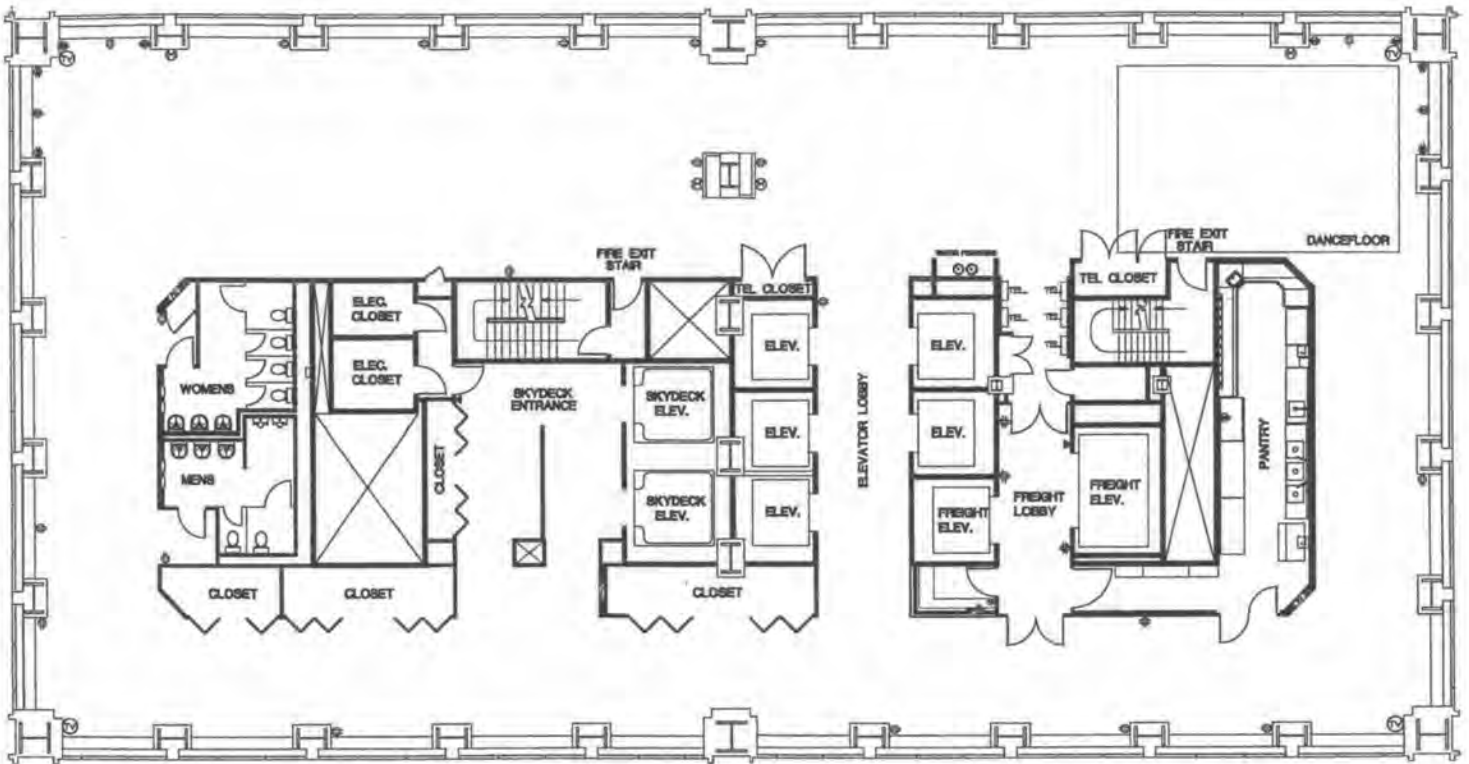

SKYDECK CHICAGO

an unparalleled view

When your occasion calls for an unparalleled 360 degree wrap around skyline view, choose to host your event atop Willis Tower. (formerly Sears Tower)

The tallest building in the Western Hemisphere, and a world famous architectural icon, Willis Tower stands 1,450 feet tall and 110 stories, in the heart of downtown Chicago.

Optional VIP access to the LEDGE for your guests assures an unforgettable experience.

From Corporate Meetings to Charity Balls, choose the venue that defines “unforgettable”.

UNFORGETTABLE

events on 99

Skydeck Chicago 99th Floor Plan

Our flexible 99th floor space seats 50 to 300 guests or up to 400 for receptions. Complete with dance floor and panoramic views of the lakefront and surrounding 4 states, we provide the dramatic backdrop for your event.