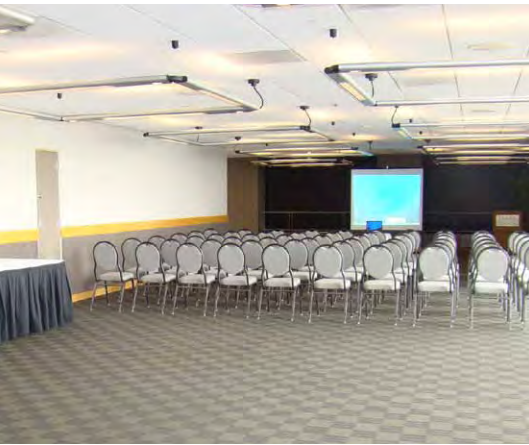

SKYDECK CHICAGO

an unparalleled view

When your occasion calls for an unparalleled 360 degree wrap around skyline view, choose to host your event atop Willis Tower. (formerly Sears Tower)

The tallest building in the Western Hemisphere, and a world famous architectural icon, Willis Tower stands 1,450 feet tall and 110 stories, in the heart of downtown Chicago.

Optional VIP access to the LEDGE for your guests assures an unforgettable experience.

From Corporate Meetings to Charity Balls, choose the venue that defines “unforgettable”.

UNFORGETTABLE

events on 99

Skydeck Chicago 99th Floor Plan

Our flexible 99th floor space seats 50 to 300 guests or up to 400 for receptions. Complete with dance floor and panoramic views of the lakefront and surrounding 4 states, we provide the dramatic backdrop for your event.